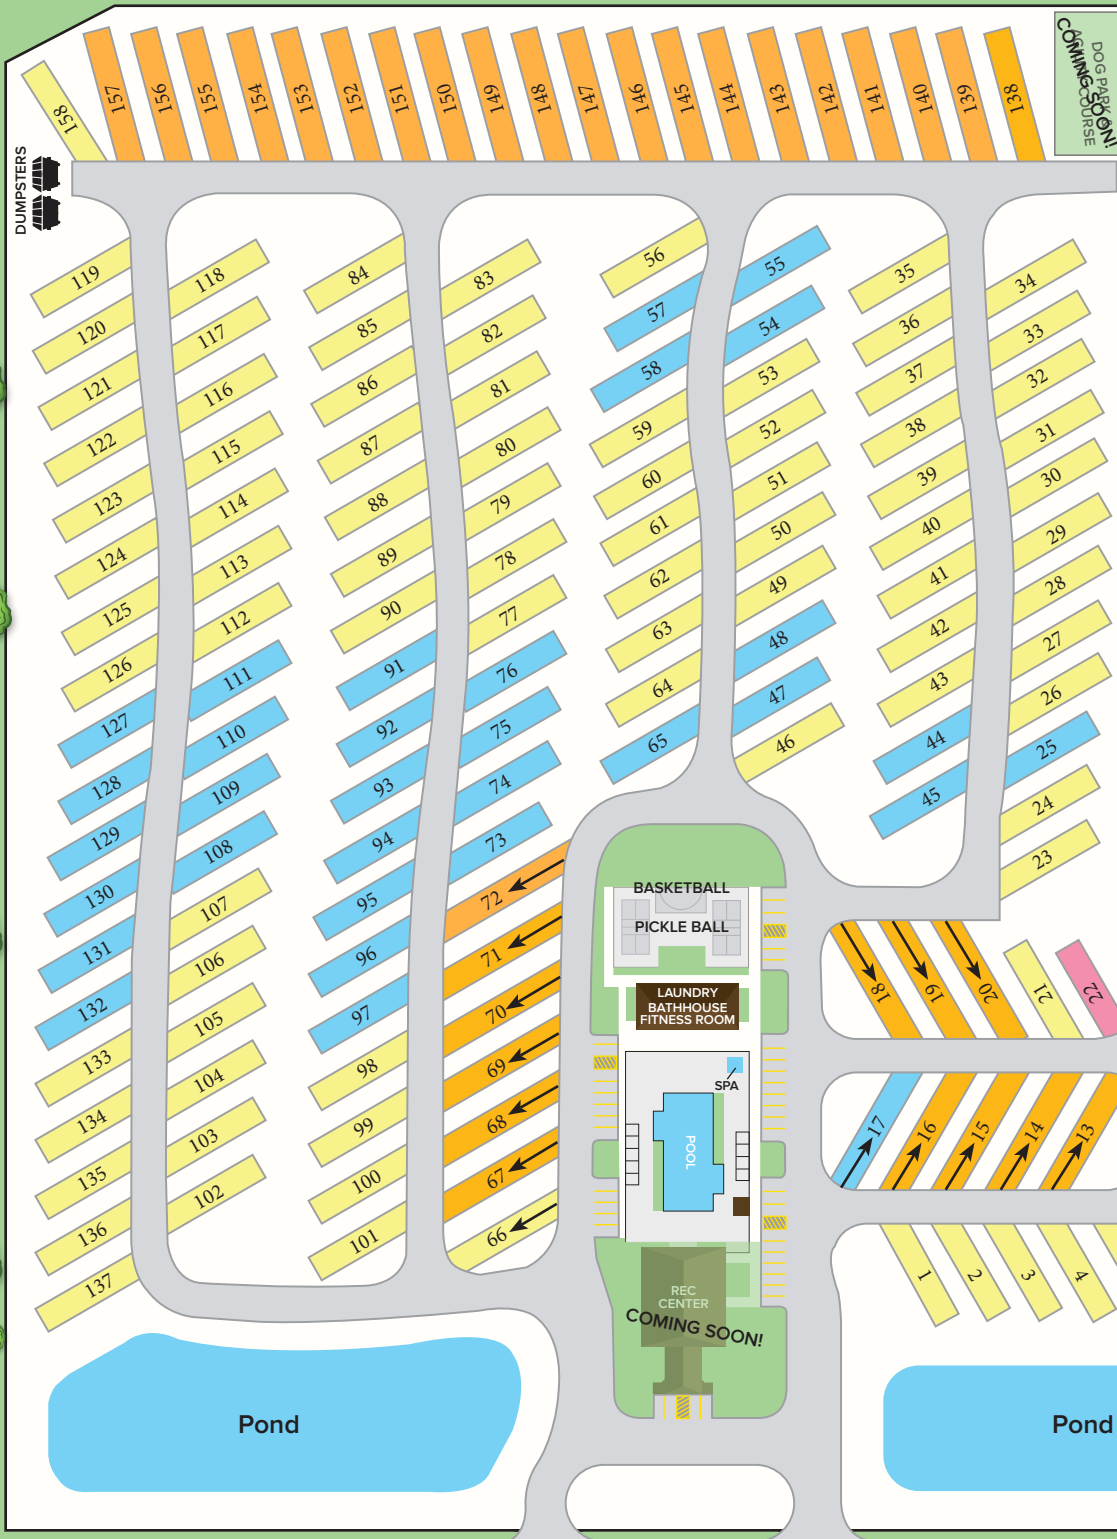

SUNSET RIDGE

RV RESORT

302 Graham Road, Corpus Christi, TX 78418 • Nueces County
sunsetridgervresort.com • info@sunsetridgervresort.com

Call Us Today! **(361) 472-0072**

RV Site Sizes & Prices

- 67'L x 20'W | 42' RV
- 87'L x 20'W | 45' RV
- 93'L x 20'W | 47' RV
- 103'L x 20'W | 50' RV

YOUR SITE #

V103124

*Note: Some amenities may be in progress, but coming soon!